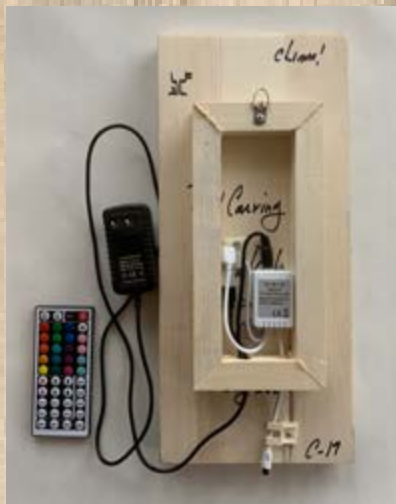

NB Birch Forest

Functional wall art and light

Handmade very unique wall art/light. Perfect for any home or office. Comes with remote control with multiple colour combinations or individual colours. Designed to hang on the wall and comes with a D-ring on the back ready to hang. This unique wall art also comes with our signature coin in the back and certificate of authenticity.

*Hand-carved and hand-painted in our Oromocto, NB studio.
www.dwcarving.com*

Width: 7 inches or 17.8 cm
length: 15.75 inches or 40 cm
thickness: 2 inches or 5.1 cm
Wood Type: White Poplar
Finish: Beeswax

Power Supply

Back View

Remote control

Loads of colours and combination of colour options for parties and just fun.

*www.dzcarving.com
gary@dzcarving.com*

*“Amazon Handmade”
https://www.amazon.ca/handmade/Darkwood-Woodcarving*